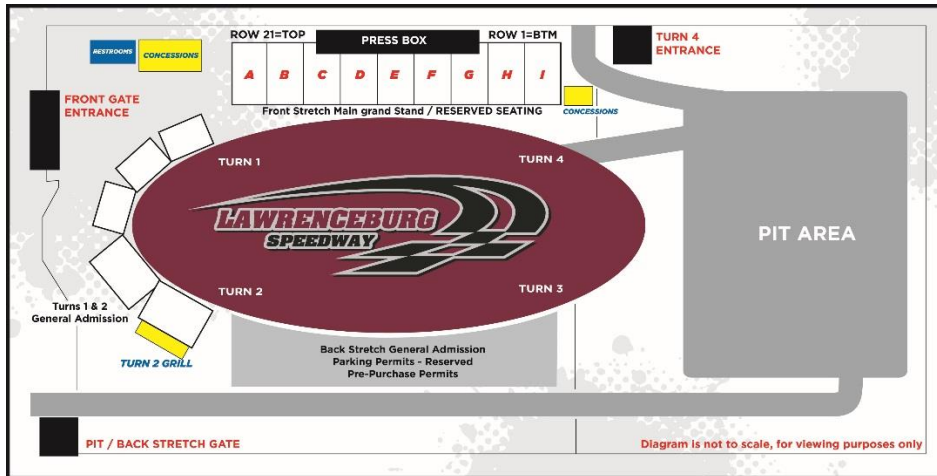

Event contact Info: 1-812-539-4700

Track Size: 3/8th Mile High Banked Clay Oval

Divisions running: World of Outlaw sprint cars, Modifieds

Schedule of events:

Tickets: 4:00 PM

Pit Gates: 2:00 PM

Grandstands: 4:00 PM

***Ticket Promotion- *PRESALE RESERVED DISCOUNT SEATING: \$30 (all seats)
you also have the option for the \$5 Pit Pass Combo!***

Seating Information:

GA seating location- Turns 1 and 2

Reserved Seating- Sections A-I

Handicap seat location-

Frequently Asked Questions:

What other divisions will be running with the World of Outlaws Craftsman Series?

-Budweiser UMP Modifieds

Where is reserved seating?

- Section A-I

Do grandstand seats have a back?

- no

Where is general admission seating?

- .turns 1 & 2

Where is Handicap Seating?

- Handicap accessible seating is the front row of the main grandstand. There are also companion seats in this area as well. There are 2 wheelchair ramps accessible under the main grandstand.